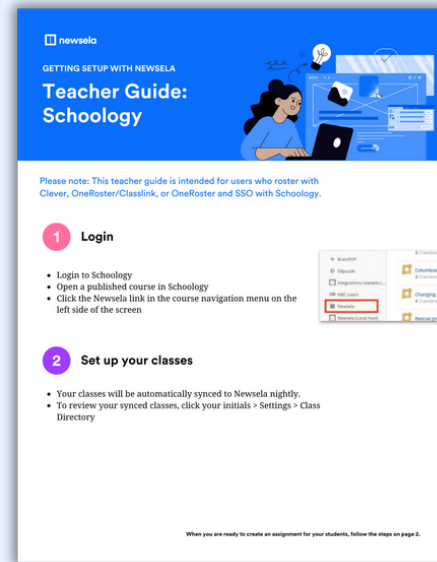

[Getting Started with Newsela and Schoology](#)

Review our other startup materials to help you start creating lessons with Newsela:

[Using Newsela with Schoology](#)

[How to Create Assignments in Newsela](#)