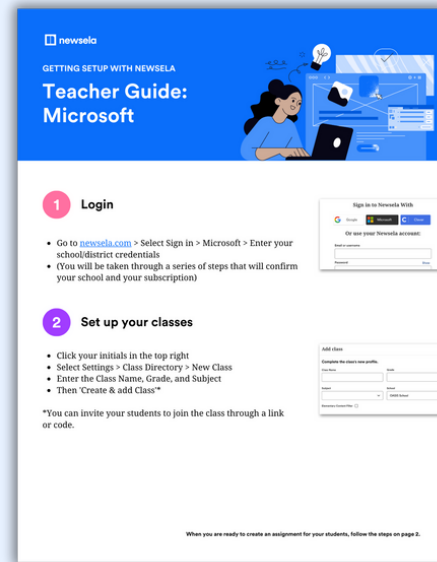

Dear faculty,

We're pleased to announce that you and your students now have premium [Newsela](#) access! Your subscription unlocks over 15,000 instructional content articles in 20+ genres. Log in to Newsela with your school-issued account to get started.

Click the links to the right and follow the steps to log in and sync Newsela with Microsoft:

[Getting Started with Newsela and Microsoft](#)