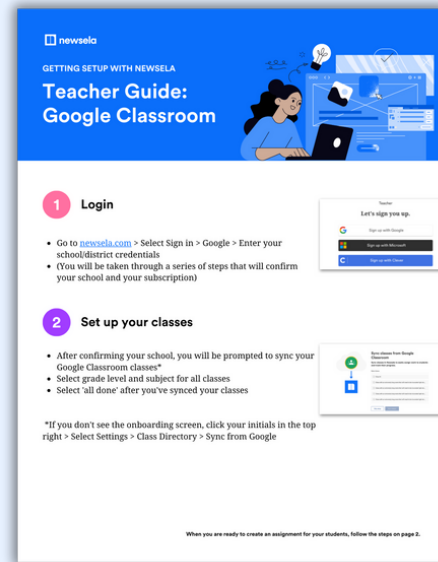

[Getting Started with Newsela and Google Classroom](#)

Review our other startup materials to help you start creating lessons with Newsela:

[Using Newsela with Google Classroom](#)

[How to Create Assignments in Newsela](#)