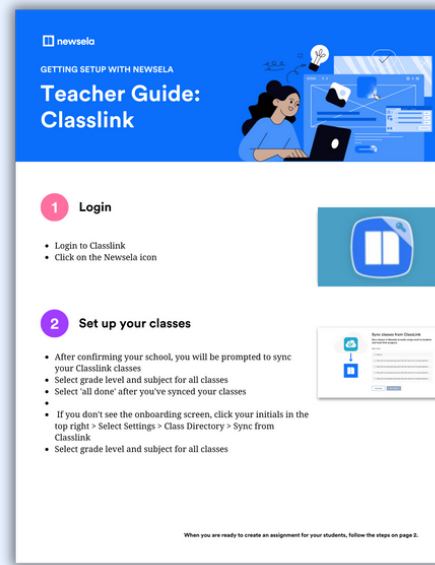

Dear faculty,

We're pleased to announce that you and your students now have premium [Newsela](#) access! Your subscription unlocks over 15,000 instructional content articles in 20+ genres. Log in to Newsela with your school-issued account to get started.

Click the links to the right and follow the steps to log in to Newsela with Classlink:

[Getting Started with Newsela and Classlink](#)