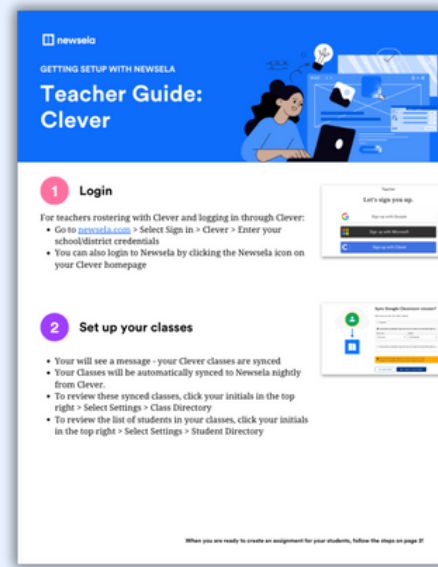

Dear faculty,

We're pleased to announce that you and your students now have premium [Newsela](#) access! Your subscription unlocks over 15,000 instructional content articles in 20+ genres. Log in to Newsela with your school-issued account to get started.

Click the links to the right and follow the steps to log in to Newsela:

[Getting Started with Newsela](#)